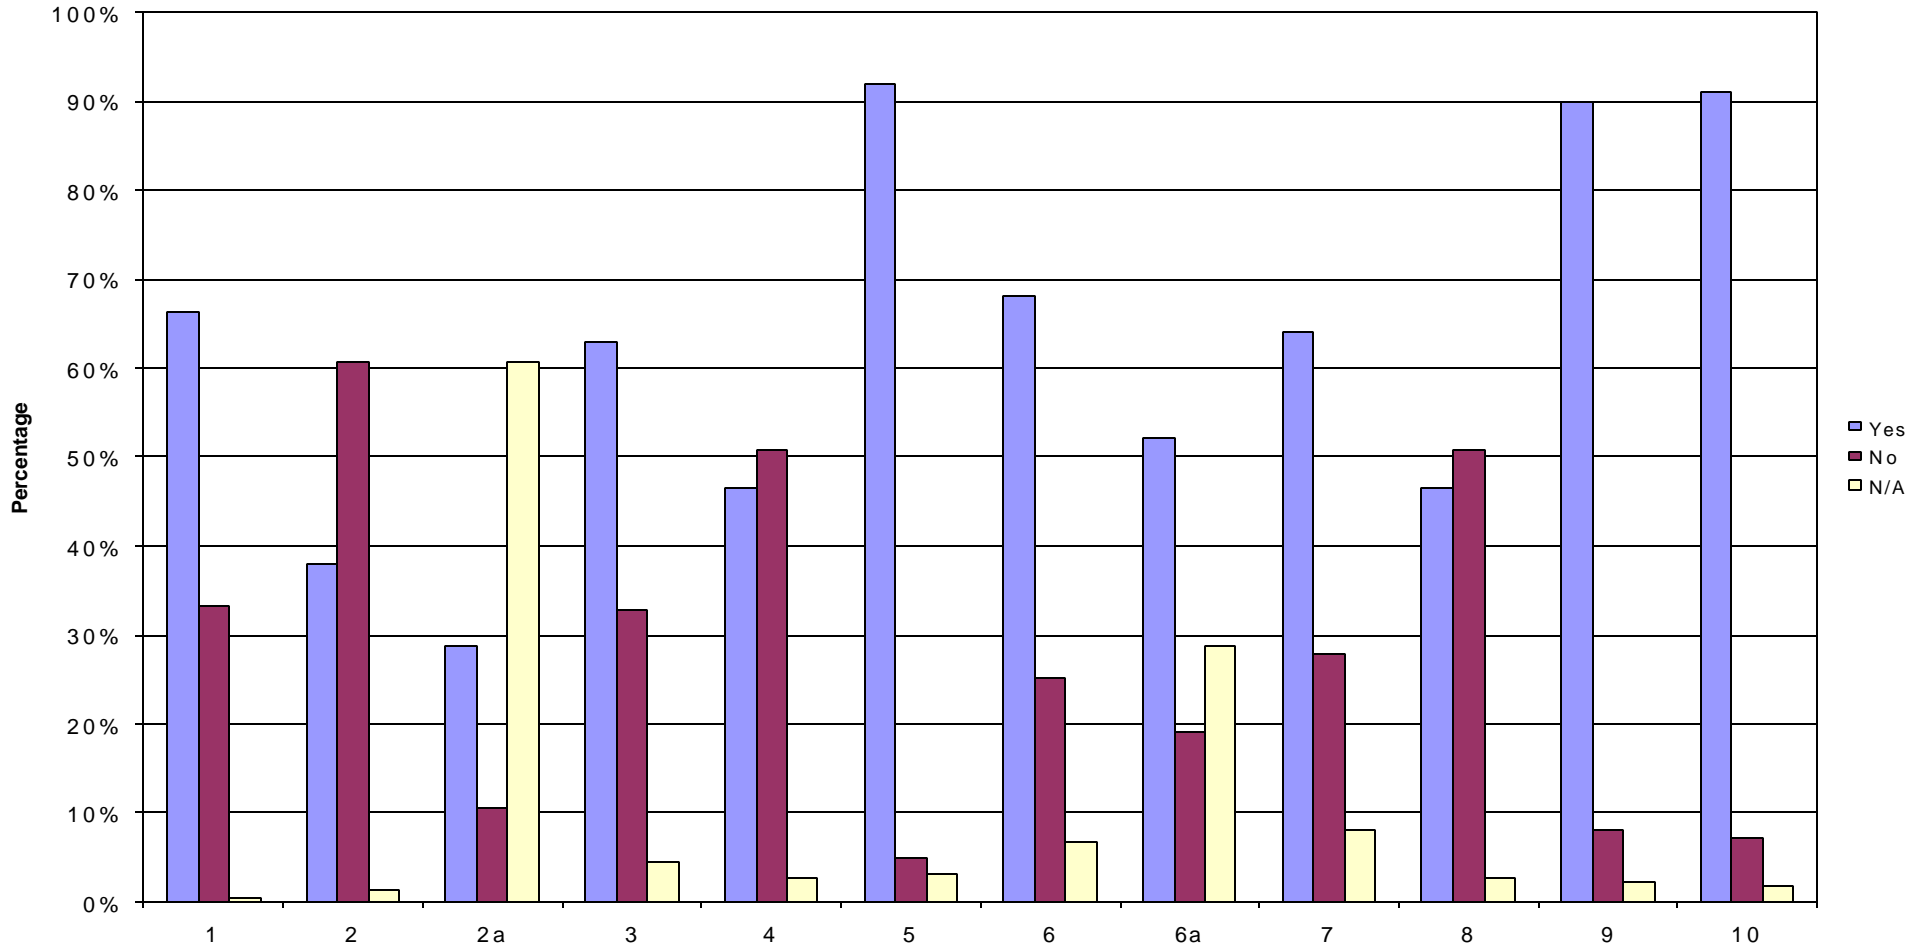

**AMFA**  
**National Safety & Standards**  
**ALERT Questionnaire**  
*Response Summary as of August 9, 2002*

**RESPONDING AIRLINES:** American Airlines, Alaska Airlines, ATA, Continental Airlines, Delta Airlines, FedEx, Mesaba Airlines, Midwest Express, Northwest Airlines, Southwest Airlines, United Airlines, US Airways

**RESPONDING STATIONS:** ANC, ATL, BNA, BOS, CLT, CVG, DFW, DCA, DEN, DTW, DLH, EWR, FLL, HNL, IAN, IND, JFK, LAX, MCN, MCO, MEM, MIA, MKE, MSP, PDX, PHX, PIT, RDU, SEA, SFO, TPA, TUL, TYS